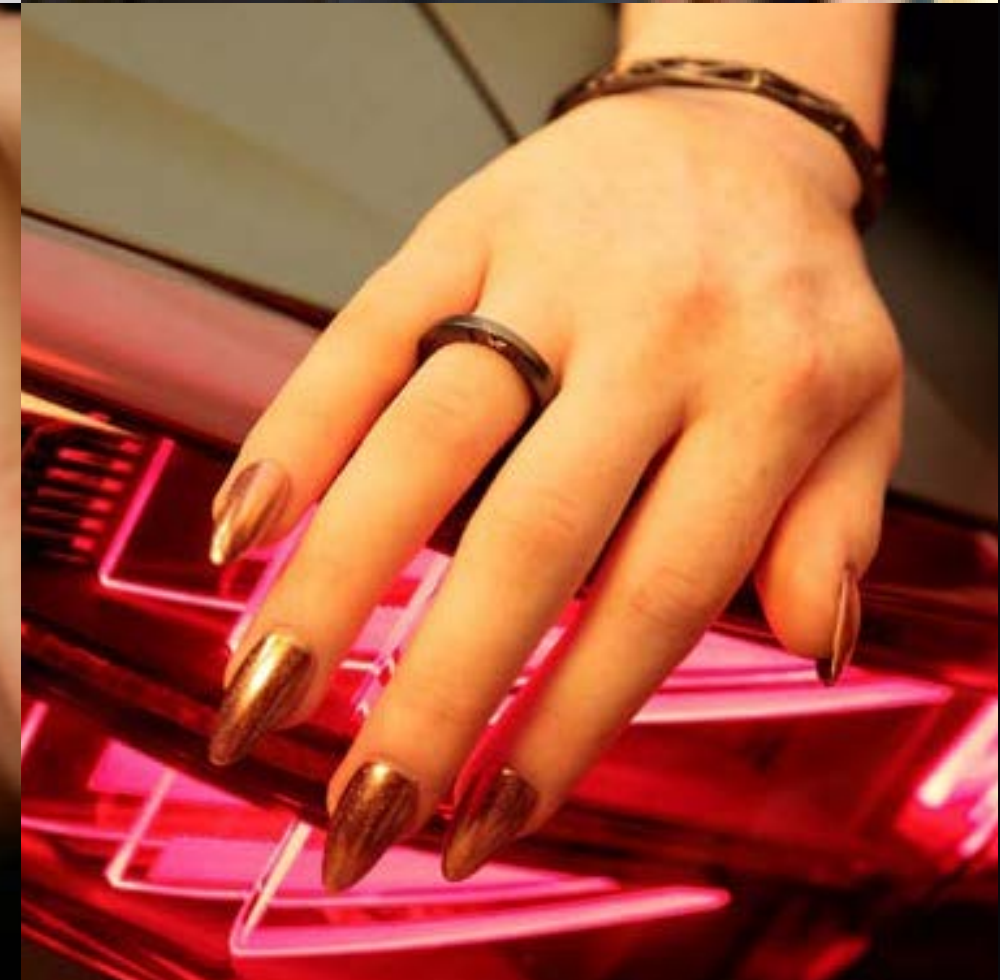

Available in one size, but the fit is adjustable.

RING AND CHAIN

S / M L / XL

Copper ring shaped by the twisted form of an Allen key, transforming an automotive detail into a distinctive piece. Partnered with a chain for optional wear as a necklace.