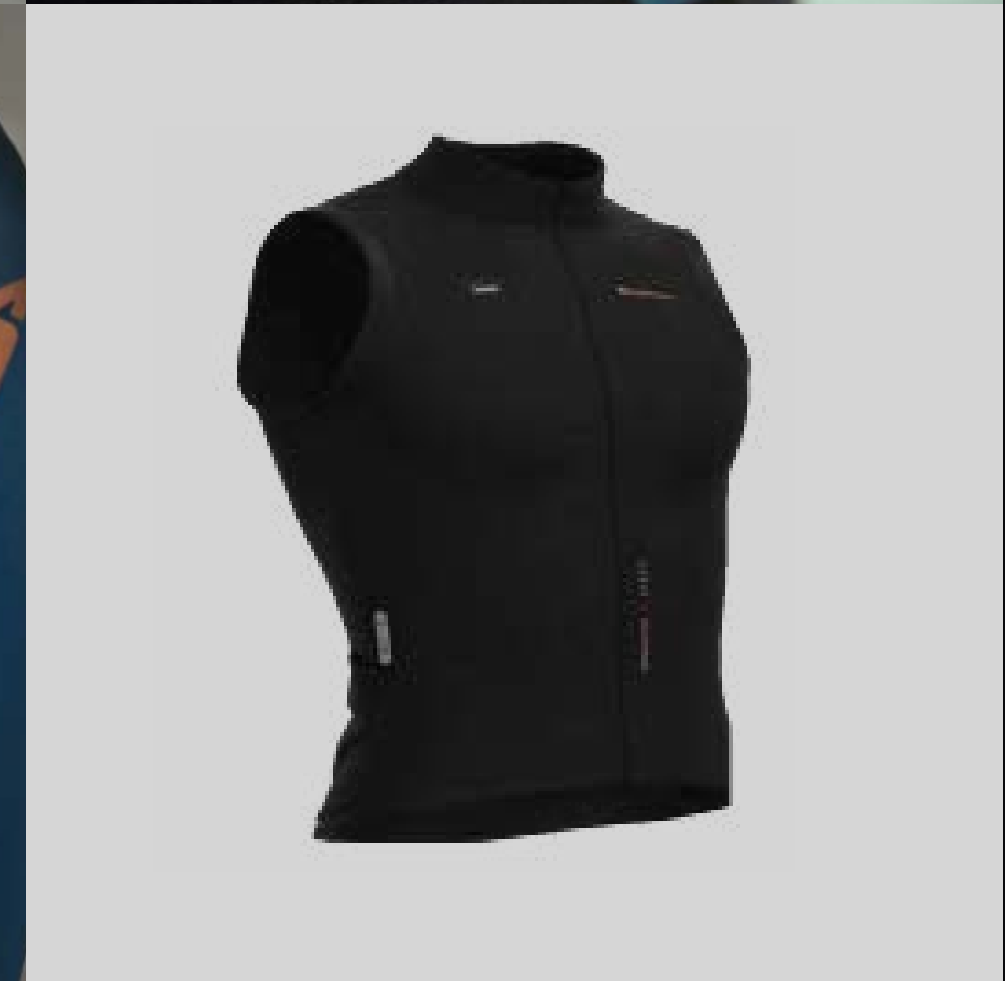

VEST VECTOR 2.0: UNISEX
XXS / XS / S / M / L / XL / XXL