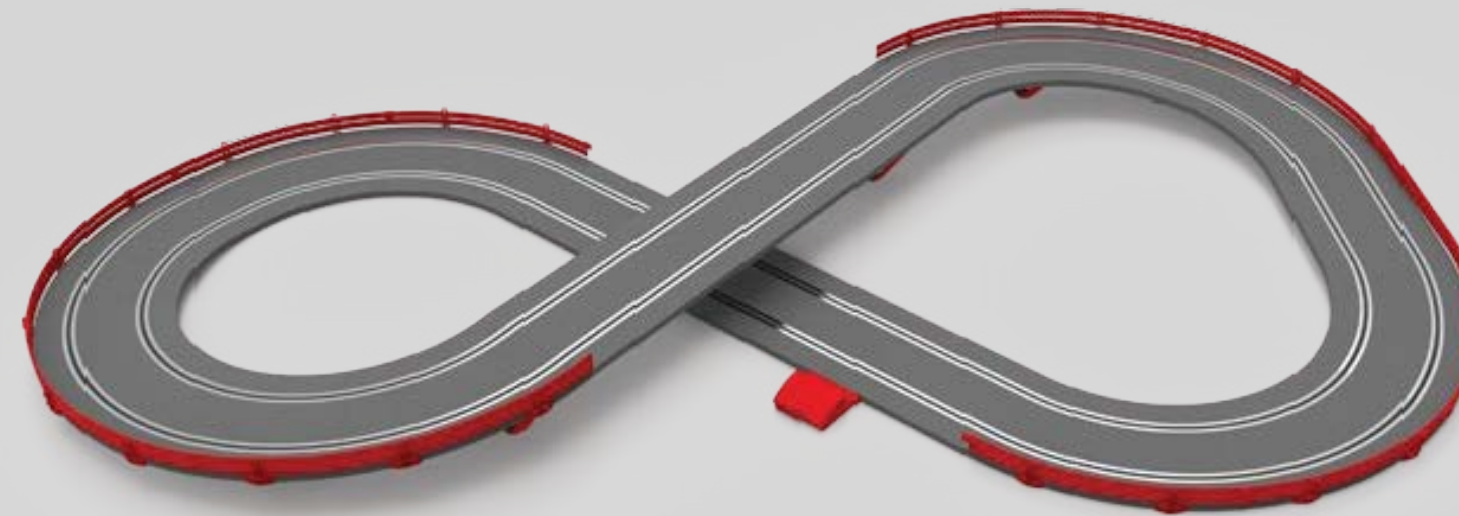

ORIGINAL TEAM CUPRA CIRCUIT

The 1:32 scale is the perfect size to fully experience the thrill of competition. Easily upgradable to Scalextric Advance, both the cars and the track provide a gateway to the new Digital Wireless world of Scalextric Advance.

System: Original
Batteries: No
Length: 4.50m
Lights: No
Controllers: Wired

COMPACT RACING CIRCUIT

Scalextric Compact with 5.6 meters of track, scale 1:43. Wireless controls specific for the child's hand and turbo for a spectacular acceleration experience. Two cars included, 2 CUPRA e-Racer. Spectacular double curl looping, bridge and fences included. Overtake your partner and be the first to pass the finish line!