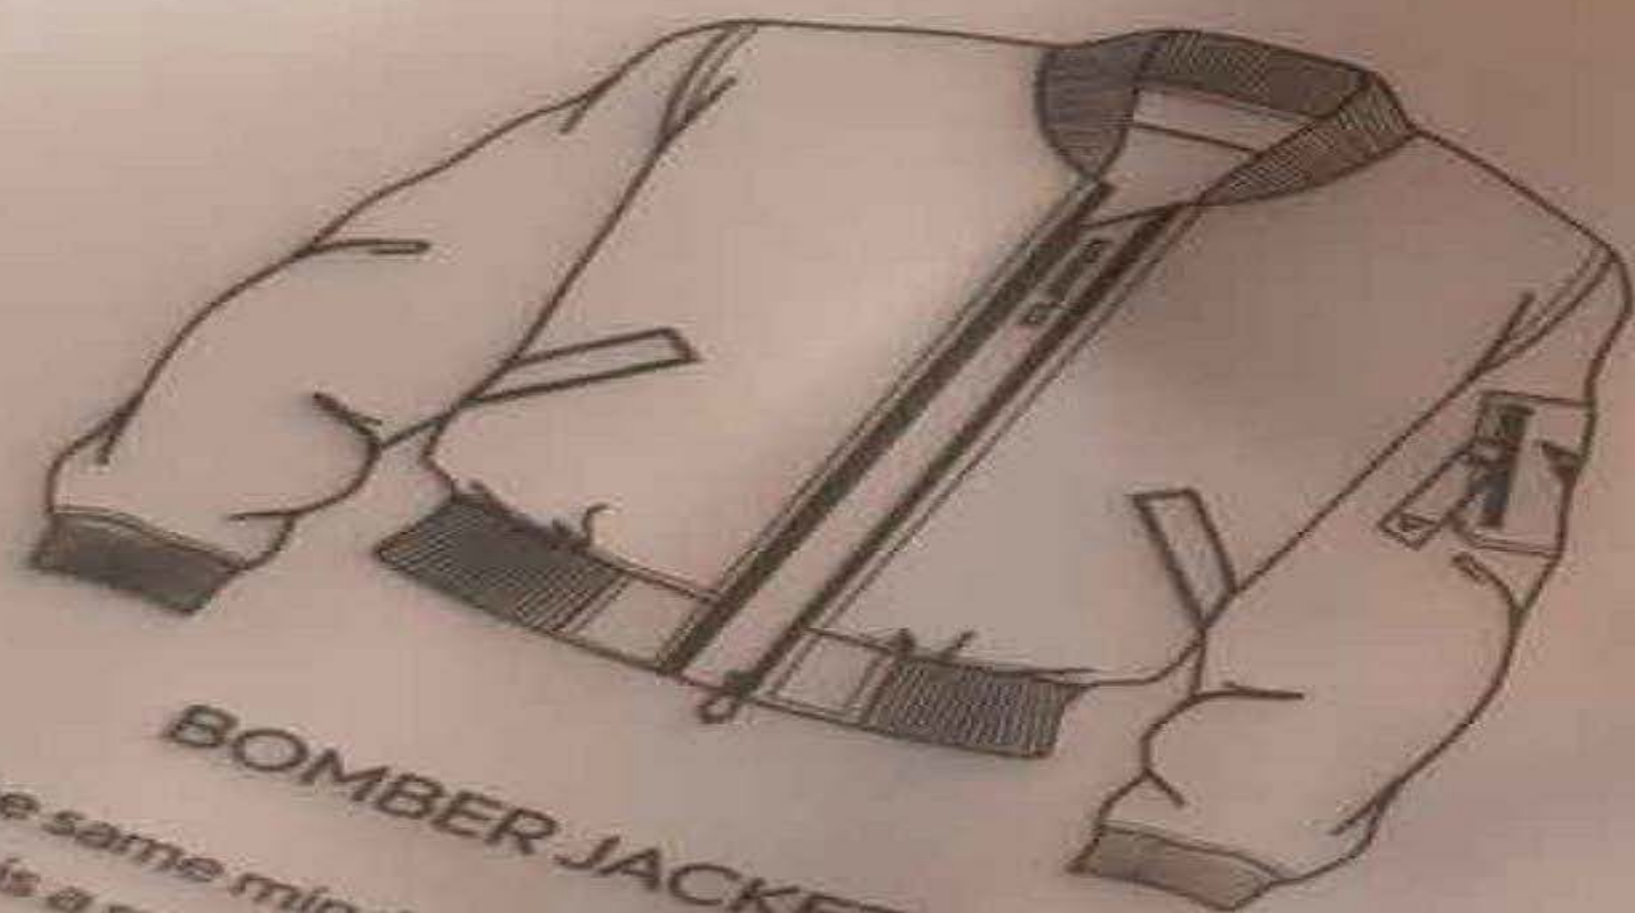

Two colours available

CUPRA TECH POLO: UNISEX
XS / S / M / L / XL / XXL

Two colours available

CUPRA JACKETS

Outerwear delivering protection and performance, from technical softshell to leather with a sharp edge.