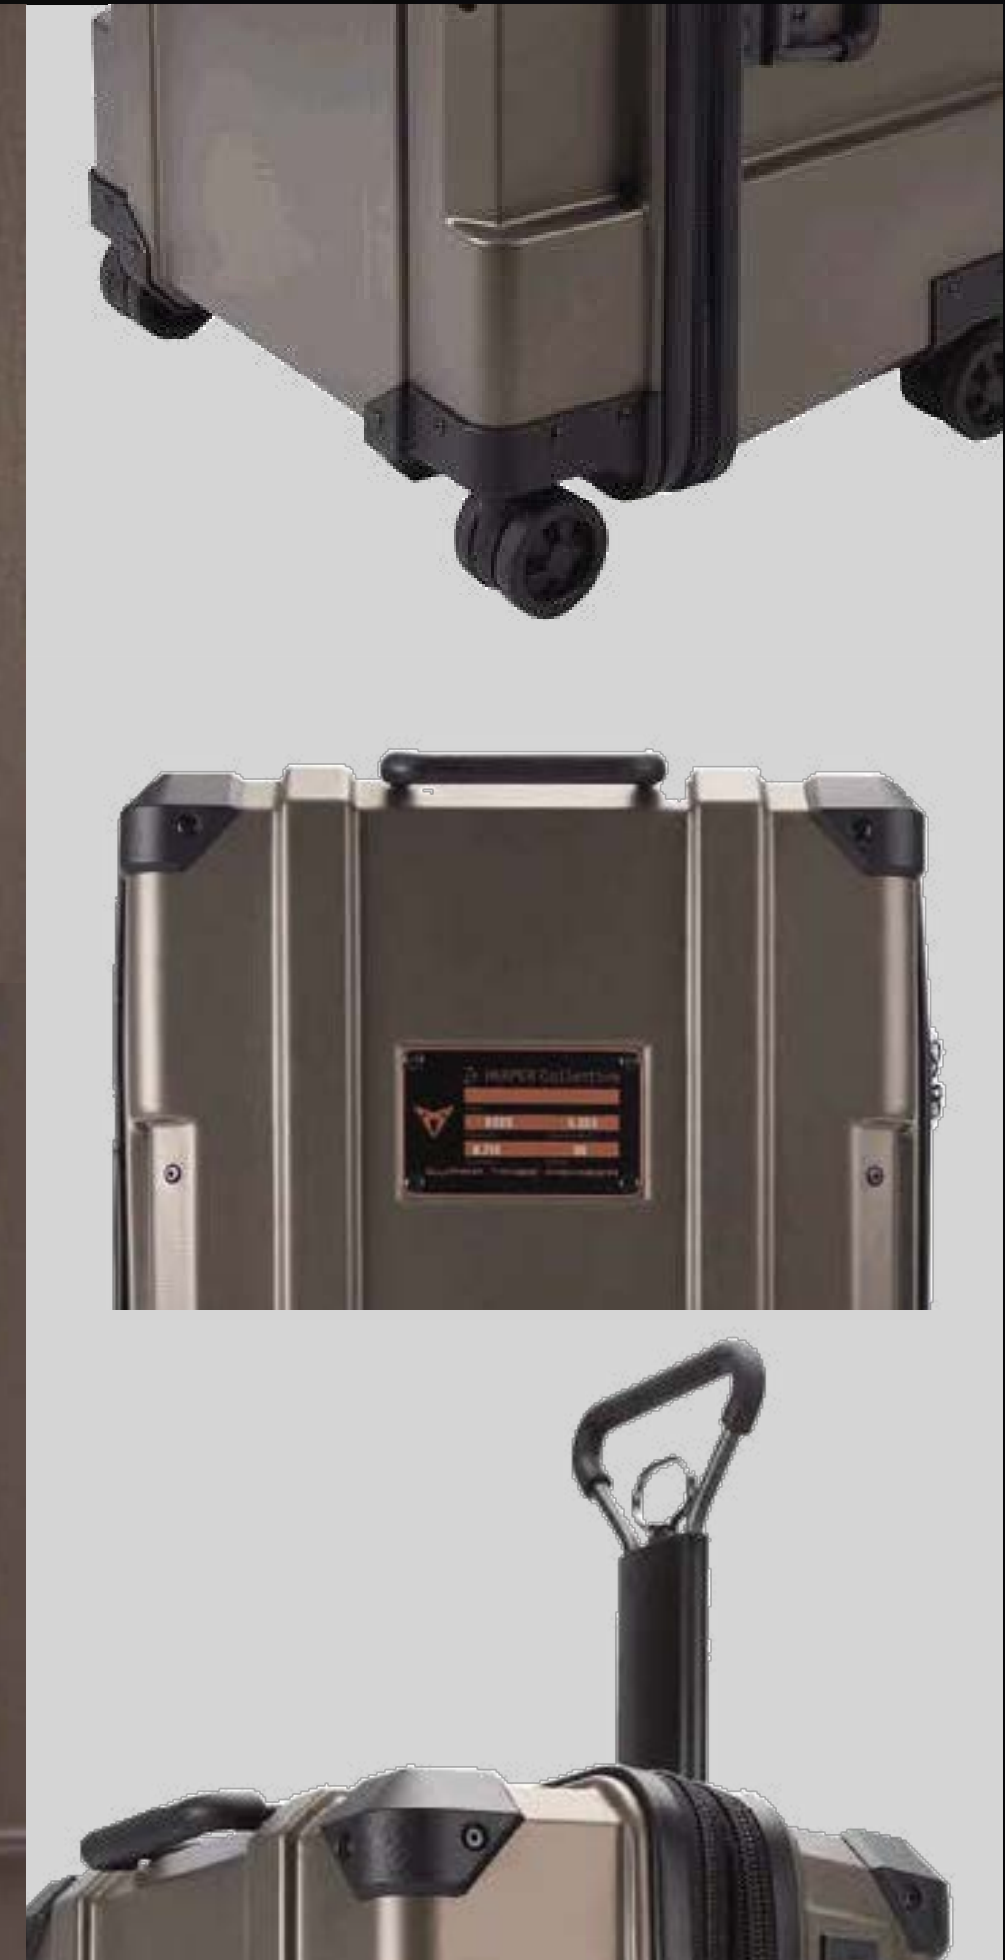

CABIN

Harper & CUPRA / Recycled Cabin Luggage – Engineered for the Extraordinary. Born from a shared obsession with innovation and sustainability, this limited-edition cabin luggage redefines travel through conscious engineering.

Measurement: 566mm x 358mm x 243 mm
Weight: 3.9 kg